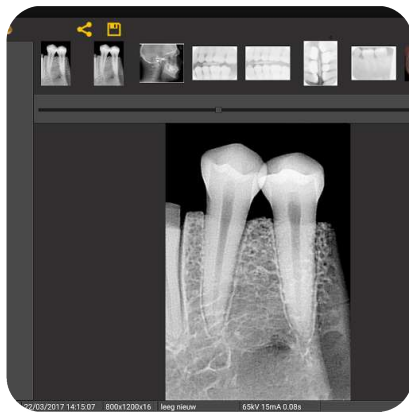

Mediadent is a universal program that controls any digital imaging system. It is known for its ease of use and supports over **50 digital devices** from intra-oral sensors to panoramic and cephalometric X-ray devices (2D and 3D) and any patient management system can link to Mediadent.

The new **Mediadent Mobile viewer** offers the possibility to show the patient's images on your tablet (Android or iOS).

Download the **ilMobileViewer app** and show the patient's images on your tablet!

## VIEW YOUR IMAGES ON YOUR IPAD OR TABLET

The patient can be sitting in the chair as you discuss the diagnosis.

Instead of showing the patient's image at your desk by turning the monitor, you can **directly** show the images on your **tablet**.

## WORKING OFF LINE

Because you are not always connected, working off line is possible. The new Mobile viewer will **store** the images of the **5 most recent patients** on your tablet.