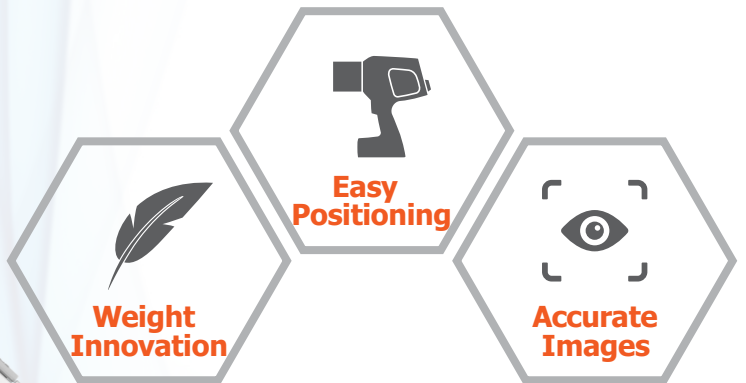

EzRay Air

World's Lightest **1.5 Kg** Portable X-Ray

Smart Portable Innovation

Non-Stop Practice
Always Prepared
Stress Free Patients

Focal Spot : 0.4mm	Current : 2.5mA
Tube Voltage : 60kV	Exposure Time : 0.05 ~ 0.50 sec