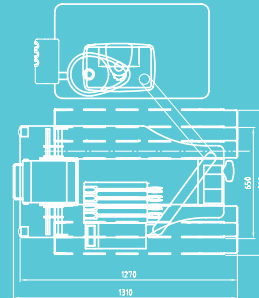

UNI EN ISO
13485:2004

UNI EN ISO 9001:2008

O.M.S. spa - Officine Meccaniche Specializzate - Via Dante 20/A - 35030 Caselle di Selvazzano (PD) ITALIA
Tel. +39 049 8976455 - Fax +39 049 8975566 - www.omsstaff.com - info@omsstaff.com