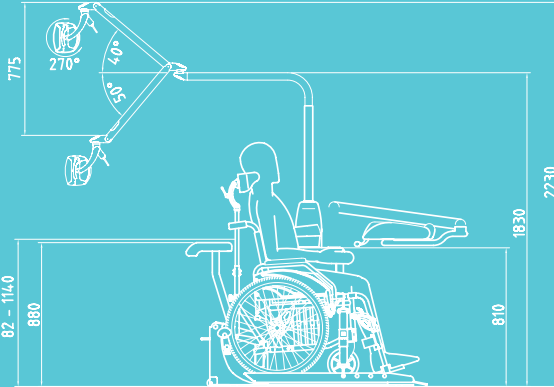

UNI EN ISO
13485:2004

UNI EN ISO 9001:2008

O.M.S. spa - Officine Meccaniche Specializzate - Via Dante 20/A - 35030 Caselle di Selvazzano (PD) ITALIA
Tel. +39 049 8976455 - Fax +39 049 8975566 - www.omsstaff.com - info@omsstaff.com