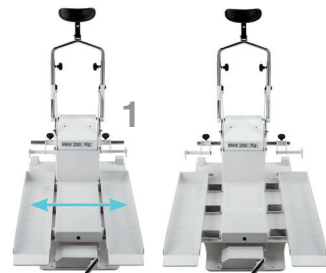

libra

OVS
Riuniti attorno a un'idea

**Patients
with mobility
problems?**

OMS has developed the solution named Libra

ADJUSTABLE AND
REMOVABLE HEADREST

MAXIMUM LOAD:
250KG

- 1 Adaptable to width from 54 to 76 cm
- 2 Variable Height and Swinging

The step makes easier and quicker the housing of any kind of wheelchair, even electric, next to every OMS unit with floor water group, avoiding any complicated movement problems.

... AND PLACE THE PLATFORM FOR DISABLED