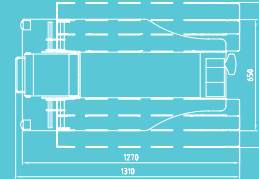

UNI EN ISO
13485:2004

UNI EN ISO 9001:2008

O.M.S. spa - Officine Meccaniche Specializzate - Via Dante 20/A - 35030 Caselle di Selvazzano (PD) ITALIA
Tel. +39 049 8976455 - Fax +39 049 8975566 - www.omsstaff.com - info@omsstaff.com