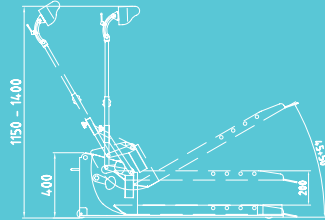

UNI EN ISO
13485:2004

UNI EN ISO 9001:2008

O.M.S. spa - Officine Meccaniche Specializzate - Via Dante 20/A - 35030 Caselle di Selvazzano (PD) ITALIA
Tel. +39 049 8976455 - Fax +39 049 8975566 - www.omsstaff.com - info@omsstaff.com